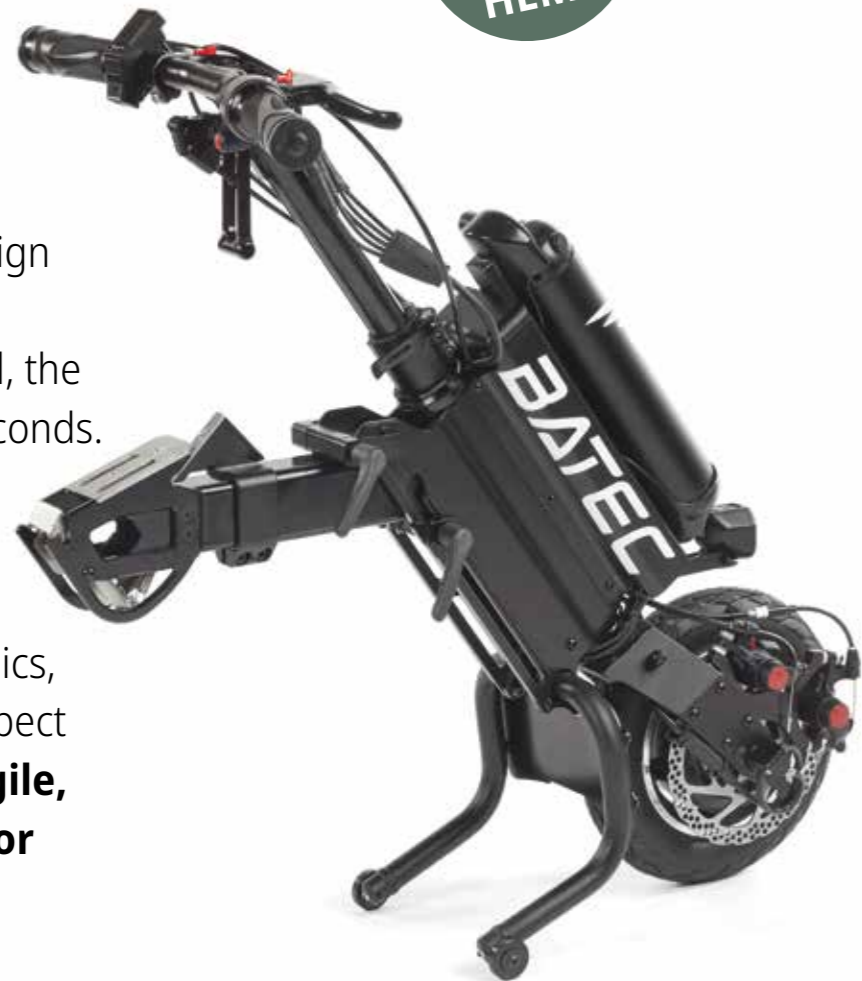

Batec Air, the small Batec

Batec Air,

Small, compact and ready to go

At just 11 kg and with an ultra-compact design thanks to its folding system and 10" wheel, the **Batec Air** folds in seconds. It fits easily into its **travel bag**, while maintaining the robustness, ergonomics, and versatility you expect from Batec. **Light, agile, and always ready for action.**

Available version
PARA QUAD HEMI

TFT colour display, LED lights and buttons.

30 Lux front light.

Protective kickstand with wheels and dual rear safety lights.

DIMENSIONS

UNFOLDED

OPTIMISED FOLDING

Finished in an elegant matte black

SPECIFICATIONS

- DIAMETER:** 10" with aluminium rim
- SPEED:** 6 km/h | 10 km/h | 15 km/h
- WEIGHT:** 11 kg (without battery)
- DISPLAY:** TFT colour
- BATTERY:** 216 Wh
- AUTONOMY*:** 23 km to 6 km/h
20 km to 10 km/h
16 km to 15 km/h
- BRAKES:**
 - 2 mechanical disc brake callipers
 - Parking brake levers
 - With signal cut-off sensor

*Autonomy calculated with 75 kg user, ultralight wheelchair, flat terrain, no wind.