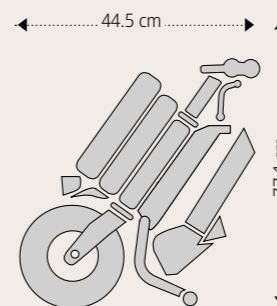

Batec Air, the small Batec

Batec Air,

Small, compact and ready to go

At just 11 kg and with an ultra-compact design thanks to its folding system and 10" wheel, the **Batec Air** folds in seconds. It fits easily into its **travel bag**, while maintaining the robustness, ergonomics, and versatility you expect from Batec. **Light, agile, and always ready for action.**

Available version
PARA QUAD HEMI

TFT colour display, LED lights and buttons.

30 Lux front light.

Protective kickstand with wheels and dual rear safety lights.

DIMENSIONS

UNFOLDED

OPTIMISED FOLDING

Finished in an elegant matte black

SPECIFICATIONS

- DIAMETER:** 10" with aluminium rim
- SPEED:** 6 km/h | 10 km/h | 15 km/h
- WEIGHT:** 11 kg (without battery)
- DISPLAY:** TFT colour
- BATTERY:** 216 Wh
- AUTONOMY*:** 23 km to 6 km/h
20 km to 10 km/h
16 km to 15 km/h
- BRAKES:**
 - 2 mechanical disc brake callipers
 - Parking brake levers
 - With signal cut-off sensor