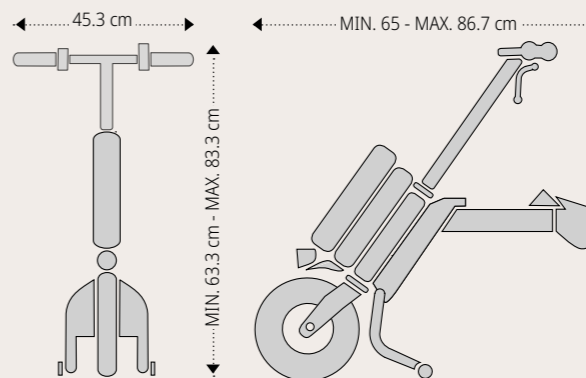

Batec Air, the small Batec

Batec Air,

Small, compact and ready to go

At just 11 kg and with an ultra-compact design thanks to its folding system and 10" wheel, the **Batec Air** folds in seconds. It fits easily into its **travel bag**, while maintaining the robustness, ergonomics, and versatility you expect from Batec. **Light, agile, and always ready for action.**

Available version
PARA QUAD HEMI

TFT colour display, LED lights and buttons.

30 Lux front light.

Protective kickstand with wheels and dual rear safety lights.

DIMENSIONS

UNFOLDED

OPTIMISED FOLDING

Finished in an elegant matte black

SPECIFICATIONS

- DIAMETER:** 10" with aluminium rim
- SPEED:** 6 km/h | 10 km/h | 15 km/h
- WEIGHT:** 11 kg (without battery)
- DISPLAY:** TFT colour
- BATTERY:** 216 Wh
- AUTONOMY*:** 23 km to 6 km/h
20 km to 10 km/h
16 km to 15 km/h
- BRAKES:**
 - 2 mechanical disc brake callipers
 - Parking brake levers
 - With signal cut-off sensor

*Autonomy calculated with 75 kg user, ultralight wheelchair, flat terrain, no wind.